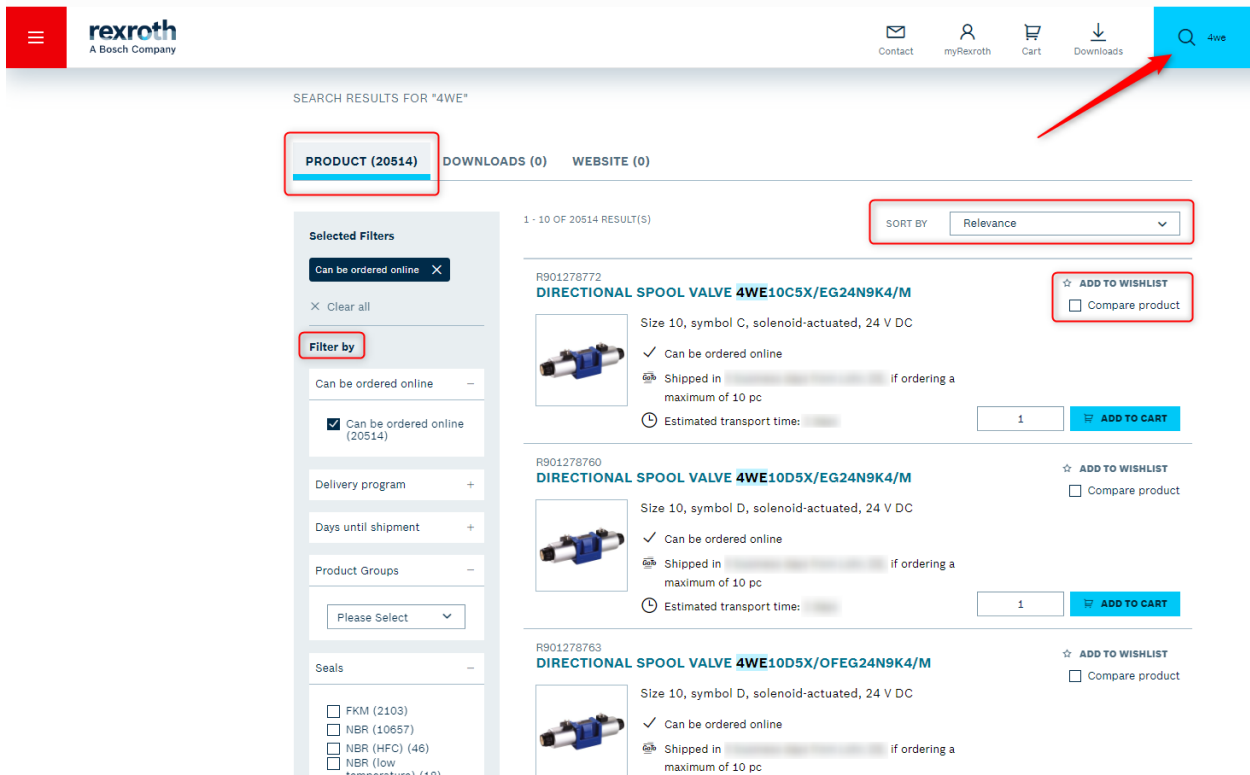

For logged-in users with full access, detailed price information is also available after the simulation in the cart and during the ordering process. It can be displayed individually using the expand function. This is possible for each position using the arrow on the right-hand side of the respective line or for all products using the function at the top right.

TOTAL ITEMS	€
GRAND TOTAL EXCL. TAX	€
TAX	19,00% €
TOTAL AMOUNT	€

Please note: the level of detail of the price information differs depending on the technology.

Warenkorb / Produktsuche / Auftrag suchen

2) One Product Search

So far there were two different search functions with different results: one in the Rexroth Store and one on the Rexroth website. From now on, the same search results will always be displayed, regardless where the blue search bar at the top right is used.

Products are displayed in the first tab of the search results and can be filtered on the left-hand side. The sorting-, comparison- and wishlist functions are also available directly in the search results.