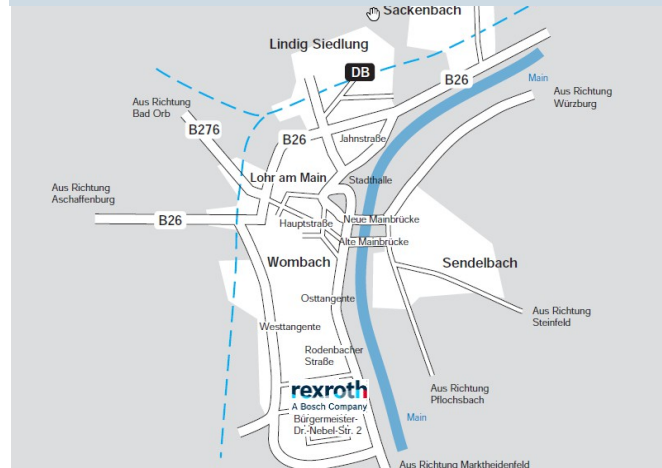

Arrival by car

From direction Schweinfurt A70:

Leave the A70 at the Schweinfurt/ Werneck junction in the direction of Karlstadt, Arnstein and take the B26a. Change to the B26 in Arnstein and continue in the direction of Karlstadt, Aschaffenburg. You will reach Lohr am Main via the B27 and St2435.

From Frankfurt A3:

Leave the A3 at the Weibersbrunn exit in the direction of Weibersbrunn, Heigenbrücken, Lohr am Main. Take the Ab 5 (federal highway) onto the B26. You can reach Lohr am Main via Rechtenbach.

From direction Nuremberg A3 / Ulm, Munich A7 / Stuttgart A81:

Coming from the south, take the A3 towards Frankfurt. Leave the A3 at the Marktheidenfeld exit, head towards Marktheidenfeld and then follow the signs to Lohr. At the When you enter Lohr, turn left into the industrial area south and you will reach the factory premises at Bürgermeister-Dr.-Nebel-Str. 2.

From Kassel A7:

Take the A7 in the direction of Würzburg, Erfurt, Frankfurt. Leave the A7 at the Hammelburg exit in the direction of Karlstadt, Hammelburg, Gemünden. Take the B287 via Hammelburg in the direction of Karlstadt, Gemünden. Follow the B27 and then the B26 in the direction of Aschaffenburg to Lohr am Main.

Drive from Lohr in the direction of Marktheidenfeld, Wombach. Follow the Westtangente in the direction of Wombach and you will reach Bürgermeister-Dr.-Nebel-Str. 2 on your right.

Bosch Rexroth AG
Bürgermeister-Dr.-Nebel-Str. 2
97816 Lohr am Main,
Germany
Phone: 09352 / 18-0
Fax: 09352 / 18-40
www.boschrexroth.de

Arrival by train

Lohr am Main can be reached by train. Please inform us in good time if you decide to use this means of transportation.

We will be happy to organize a pick-up service for you.

Arrival by plane from

Frankfurt Airport
Start at Hugo-Eckener-Ring and drive in the direction of the A3.

Leave the Hugo-Eckener-Ring and take the exit Frankfurt a. Main- Flughafen onto the A3 in the direction of Würzburg. Then continue as described for directions by car.