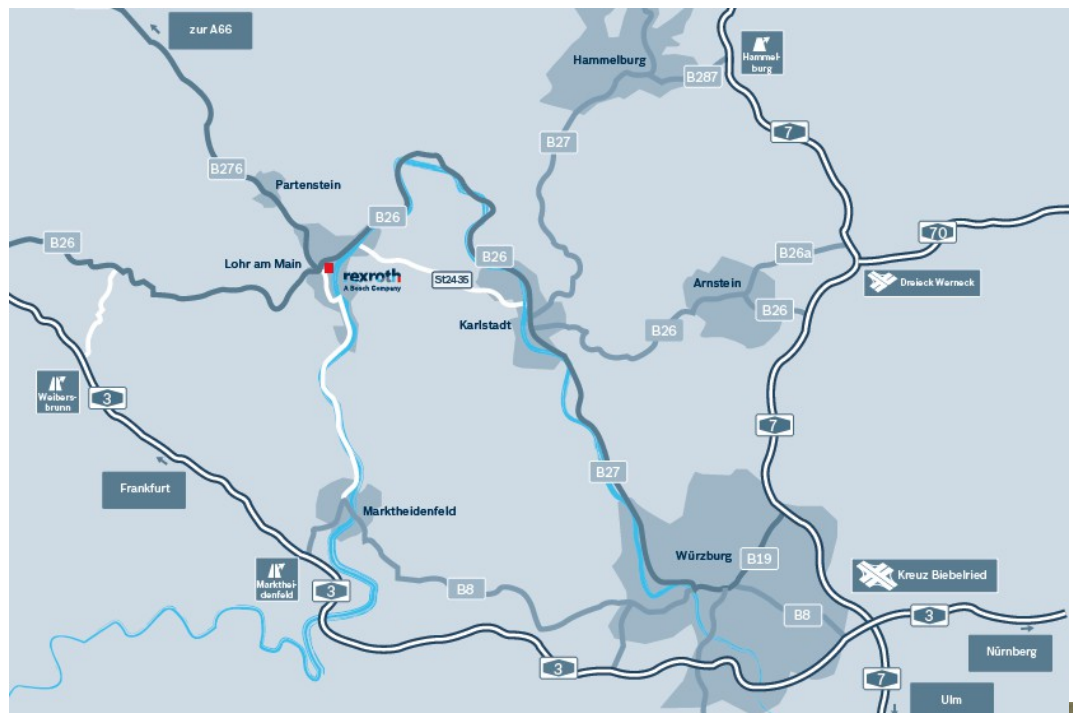

Arrival by car

From direction Schweinfurt A70:

Leave the A70 at the Schweinfurt/ Werneck junction in the direction of Karlstadt, Arnstein and take the B26a. Change to the B26 in Arnstein and continue in the direction of Karlstadt, Aschaffenburg. You will reach Lohr am Main via the B27 and St2435.

From Frankfurt A3:

Leave the A3 at the Weibersbrunn exit in the direction of Weibersbrunn, Heigenbrücken, Lohr am Main. Take the Ab 5 (federal highway) onto the B26. You can reach Lohr am Main via Rechtenbach.

From direction Nuremberg A3 / Ulm, Munich A7 / Stuttgart A81:

Coming from the south, take the A3 towards Frankfurt. Leave the A3 at the Marktheidenfeld exit, head towards Marktheidenfeld and then follow the signs to Lohr. At the When you enter Lohr, turn left into the industrial area south and you will reach the factory premises at Bürgermeister-Dr.-Nebel-Str. 2.

From Kassel A7:

Take the A7 in the direction of Würzburg, Erfurt, Frankfurt. Leave the A7 at the Hammelburg exit in the direction of Karlstadt, Hammelburg, Gemünden. Take the B287 via Hammelburg in the direction of Karlstadt, Gemünden. Follow the B27 and then the B26 in the direction of Aschaffenburg to Lohr am Main.

Drive from Lohr in the direction of Marktheidenfeld, Wombach. Follow the Westtangente in the direction of Wombach and you will reach Bürgermeister-Dr.-Nebel-Str. 2 on your right.

Bosch Rexroth AG
Bürgermeister-Dr.-Nebel-Str. 2
97816 Lohr am Main,
Germany
Phone: 09352 / 18-0
Fax: 09352 / 18-40
www.boschrexroth.de

Arrival by train

Lohr am Main can be reached by train. Please inform us in good time if you decide to use this means of transportation.

We will be happy to organize a pick-up service for you.

Arrival by plane from

Frankfurt Airport
Start at Hugo-Eckener-Ring and drive in the direction of the A3.

Leave the Hugo-Eckener-Ring and take the exit Frankfurt a. Main- Flughafen onto the A3 in the direction of Würzburg. Then continue as described for directions by car.